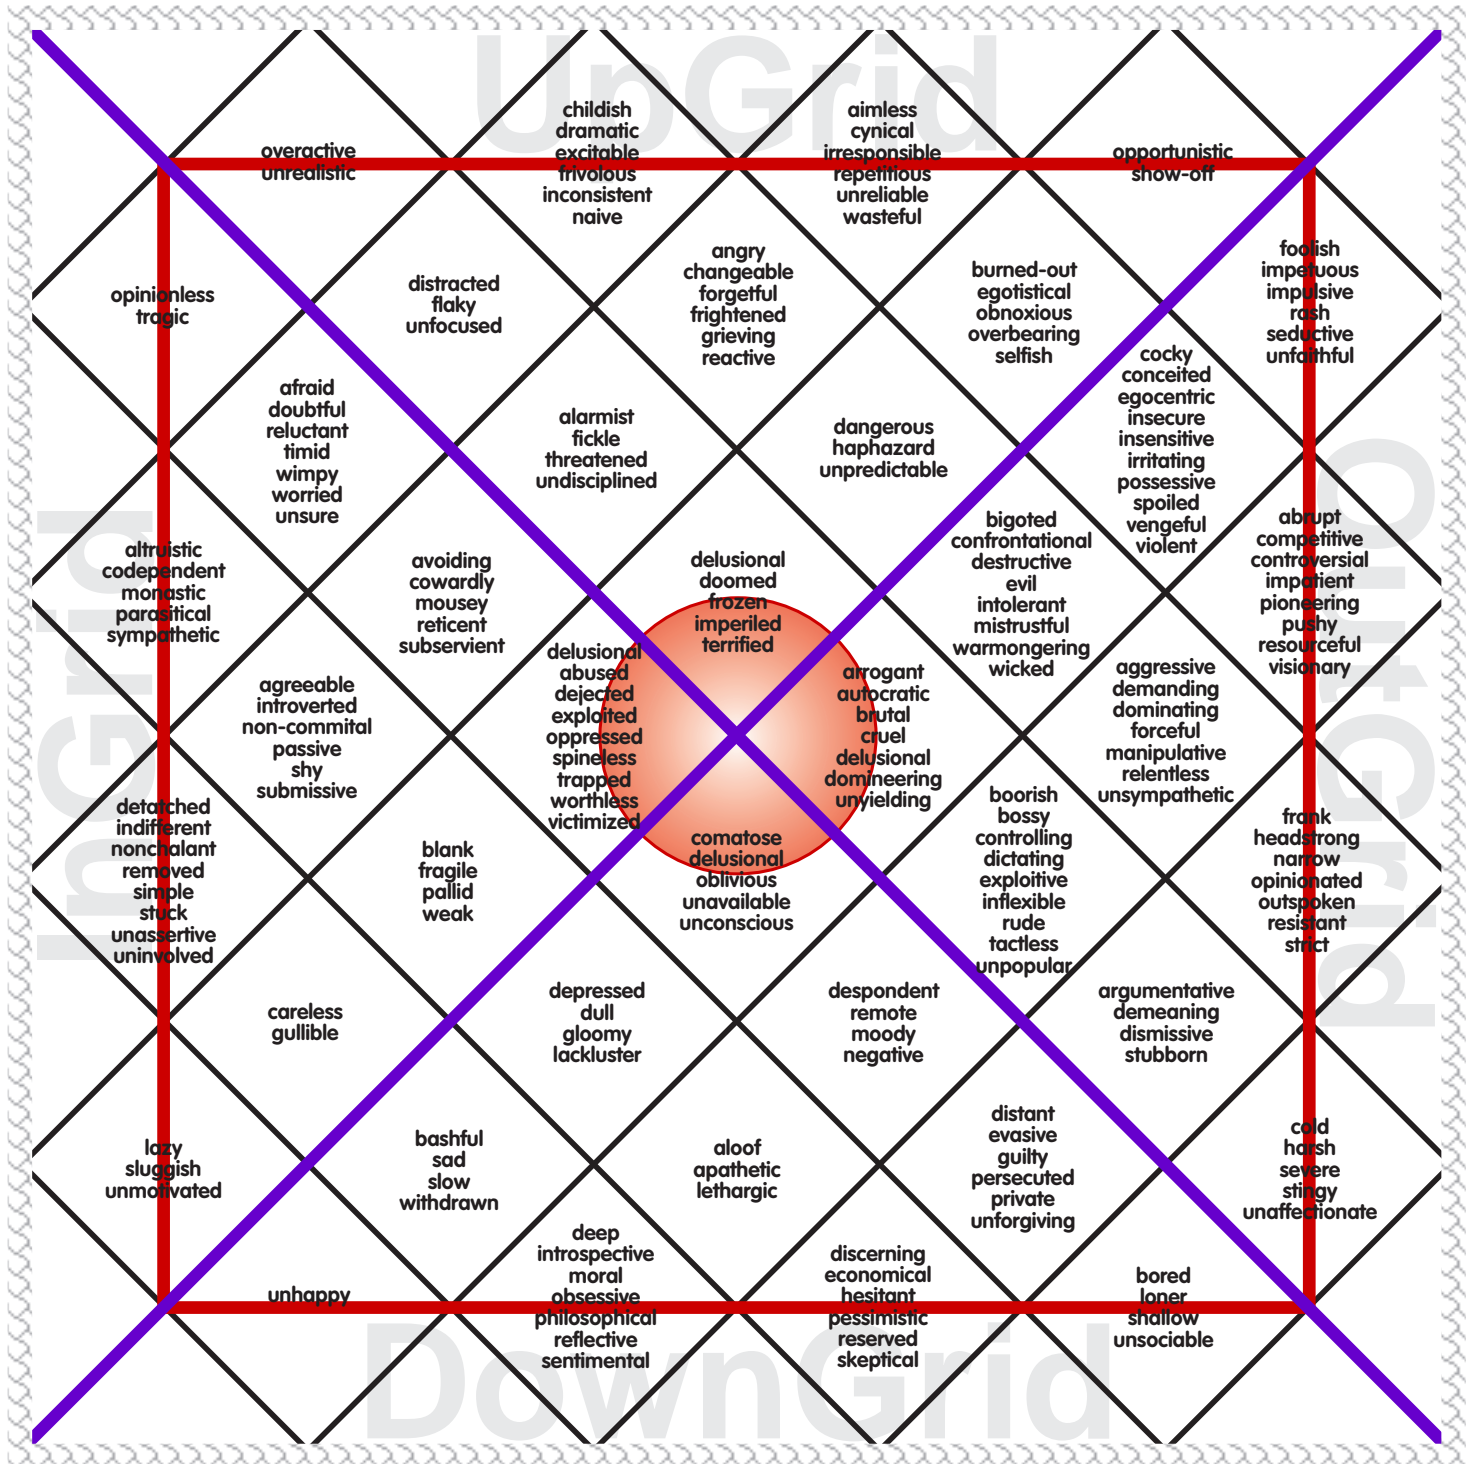

ChangeWorks!

ADJECTIVE MAP: DARKSIDE

Copyright 2009
 T. Falcon Napier & Associates, Inc.
 704-987-6500
www.masterstream.com
www.changeworkssystem.com